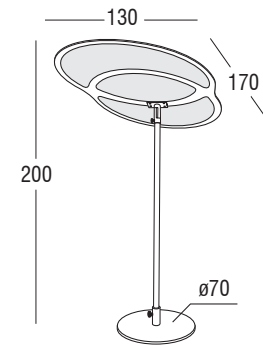

Design: **Santiago Sevillano**
Product: **Oval sunshade**
Sizes: **cm 130x170x200h (67"x51"x79"h)**

FEATURES

Frame: Aluminum with base in metal, polyester powder coating. Swivel rack in 316 stainless steel

Batylines: White, Corda

Finishings: White, Corda

Net weight unit 56,5

Gross weight 65,5

Units per package 3

Packages sizes base cm 74x74x8h
stem cm 20x20x206h
frame cm 134x173x4h

Packages volume m³ 0,22

Stackable NO